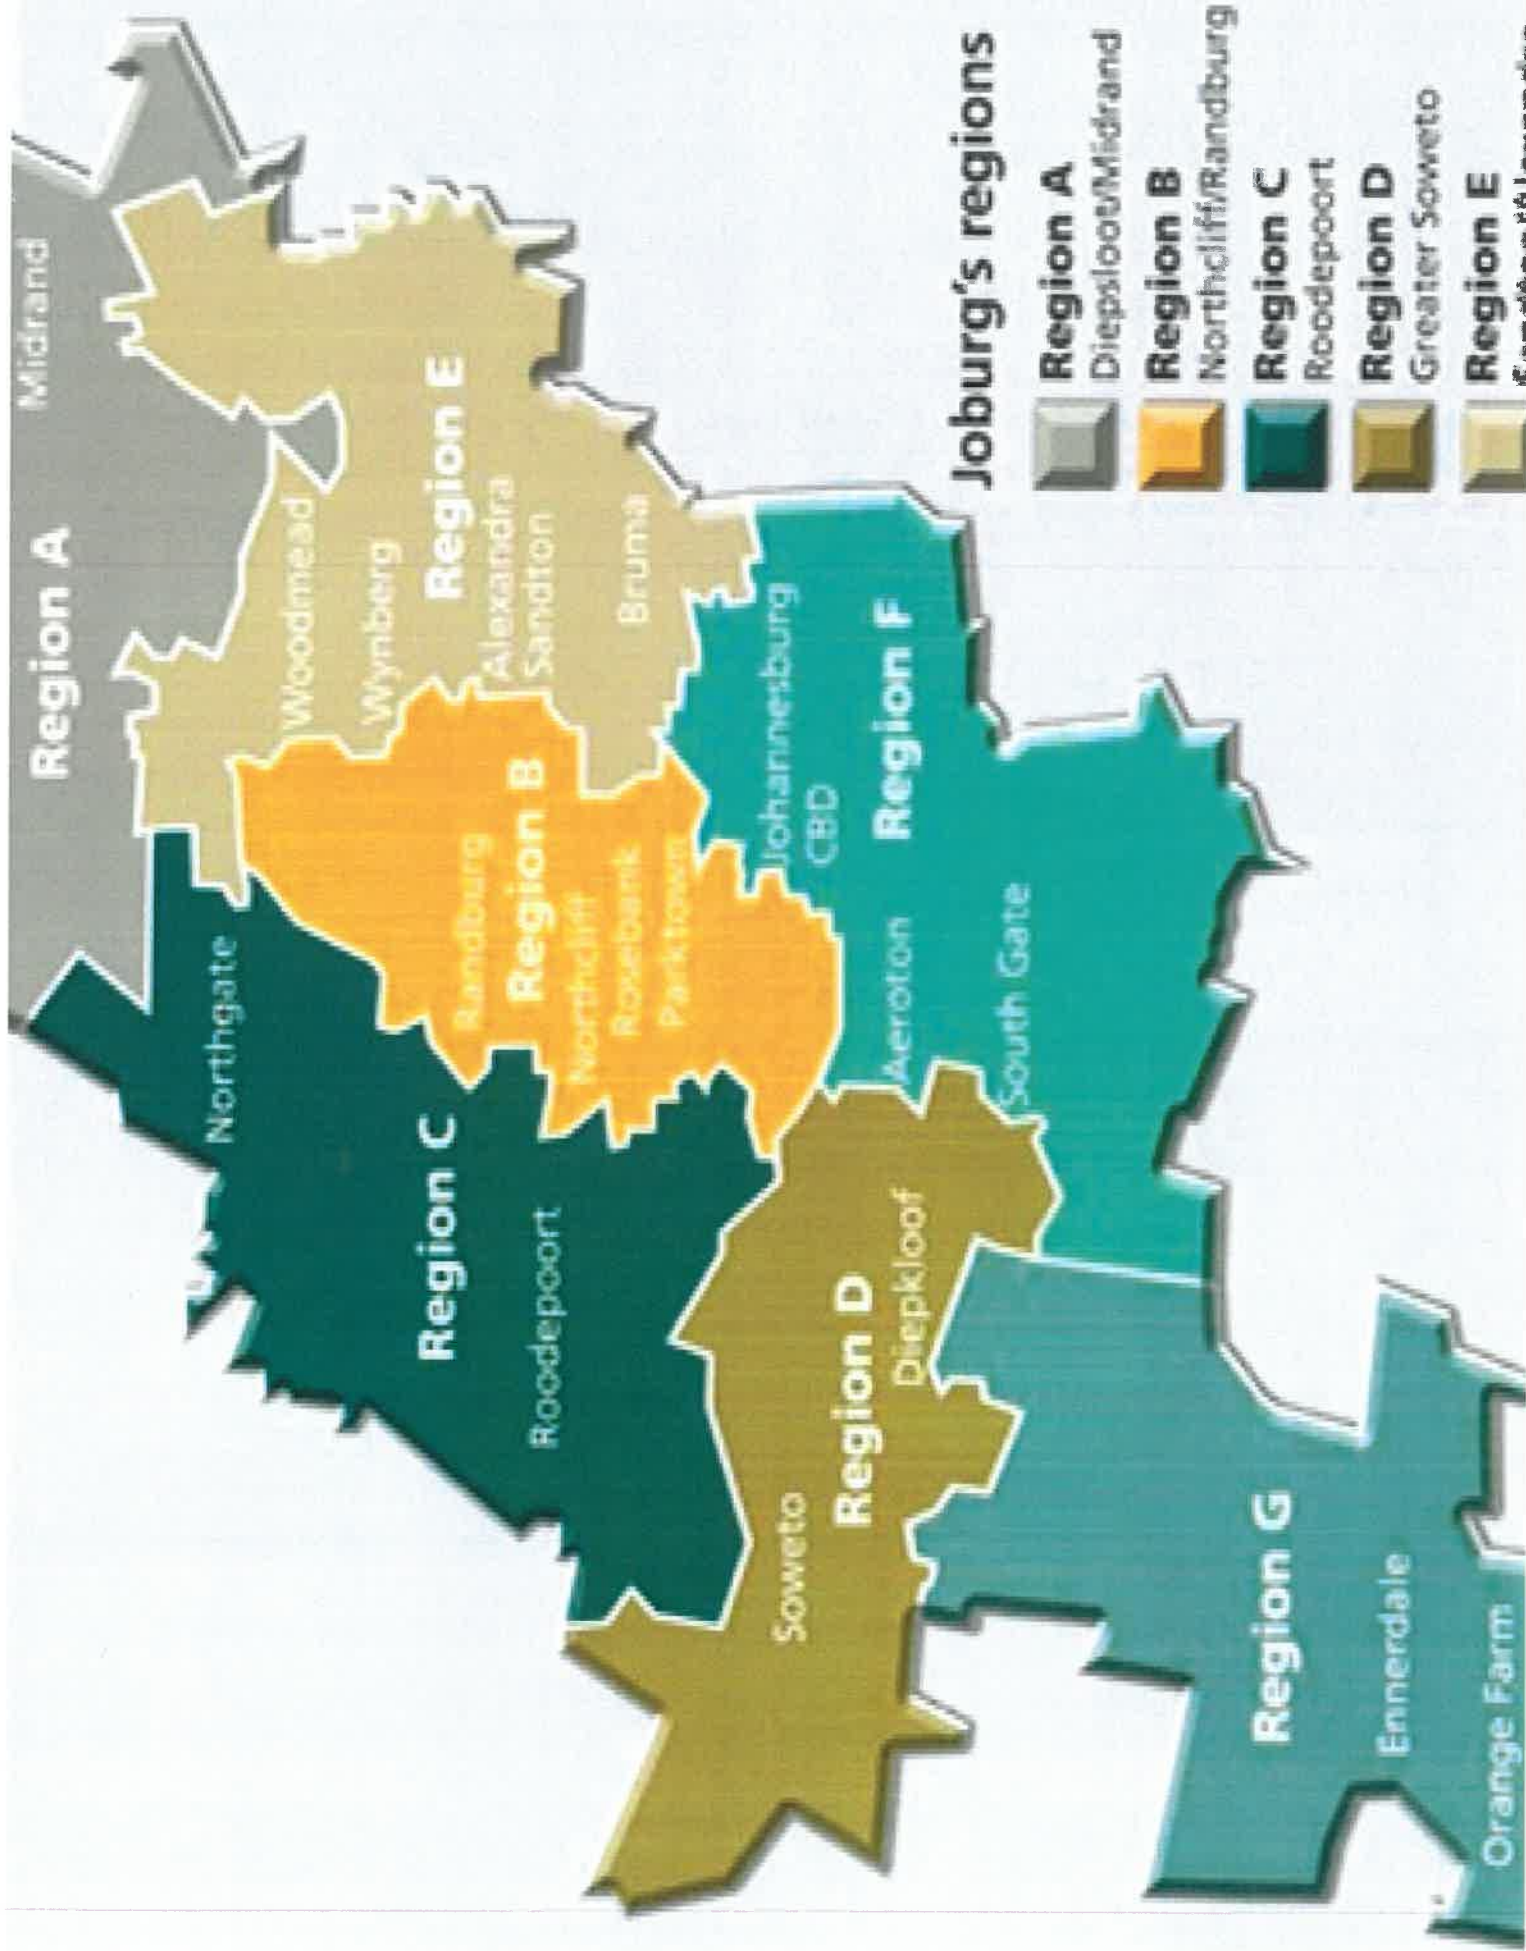

BOUNDARIES OF REGION B, CITY OF JOHANNESBURG

About Region B. Region B is **in the centre of the City of Johannesburg, sharing its boundaries with four other Regions**. To the west and northwest, it borders Region C (Roodepoort and surrounds), to the east it borders Region E (Bryanston and Sandton) and to the southeast, it borders Region F (the inner city).

Joburg's regions

- Region A**
Diepsloot/Midrand
- Region B**
Northcliff/Randburg
- Region C**
Roodepoort
- Region D**
Greater Soweto
- Region E**